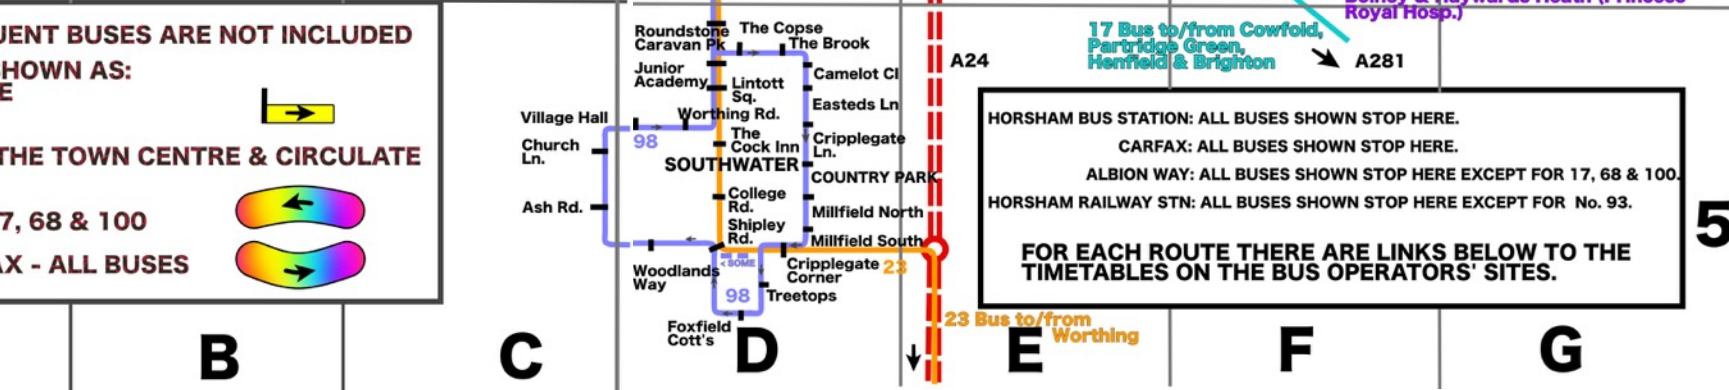

HORSHAM BUS MAP -

SHOWING THE MOST FREQUENT SERVICES AND THEIR ROUTES IN AND AROUND THE TOWN

PREPARED BY HORSHAM TOWN COMMUNITY PARTNERSHIP

© 2021

Contact us on horshamtowncp@gmail.com

www.horsham.community/a-map-of-horsham-bus-routes/

2 PLEASE BE AWARE THAT THIS MAP IS FOR GENERAL INFORMATION ONLY. ROUTES CAN VARY, ESPECIALLY AT SCHOOL-RUN TIMES. WE SUGGEST CHECKING WITH THE BUS COMPANIES OR THEIR WEBSITES BEFORE STARTING A JOURNEY

4 63 Bus To/From Slinfold, Rudgwick, Cranleigh & Guildford
100 Bus to/From Slinfold, Billingshurst, Pulborough, Steyning & Burgess Hill

NB: SCHOOL BUSES AND INFREQUENT BUSES ARE NOT INCLUDED

DIRECTION OF ONE-WAY BUSES SHOWN AS: (WITH BUS STOPS SHOWN ON THE STOPPING SIDE OF THE ROAD)

5 ALL BUSES ON THIS MAP SERVE THE TOWN CENTRE & CIRCULATE AROUND AS SHOWN -

WEST ALONG ALBION WAY - EX 17, 68 & 100
AND EAST THROUGH THE CARFAX - ALL BUSES

1

2

3

4

5

A

B

C

D

E

F

G

- **17** Horsham Railway Stn to/from Brighton via Faygate, Iffield & Gatwick A'port
- **23** Horsham Rail & Bus Stations to/from Crawley Bus Station, Southwater and Worthing (Metrobus)
- **51** Horsham Rail & Bus Stations to/from Giblets Way and The Coot (Metrobus)
- **61** North Horsham Circular to Horsham Rail & Bus Stations from Pondtail Road and North Heath Lane (Metrobus)
- **63** Horsham Rail & Bus Stations to/from Guildford, Cranleigh & Rudgwick (Arriva - Stagecoach from 18/12/21)
- **65** Oakhill Circular to/from Horsham Rail & Bus Stations from Comptons Lane and Oakhill (Metrobus)
- **68** Wickhurst Green Circular via Guildford Rd and Broadbridge Heath from Horsham Bus & Rail Stations (Sussex Coaches)
- **89** Horsham Bus & Rail Stations, Brighton Rd, Mannings Heath, Lower Beeding, Bolney & Haywards Heath (Princess Royal Hosp.) (Compass Bus)
- **93** Horsham Bus Station, Carfax, Guildford Rd, Broadbridge Heath, Warnham, Kingsfold & Dorking (Metrobus)
- **98** Horsham Bus & Rail Stations to Rusper Rd, Lams Farm Rd, Forest Rd, South Holmes, Crawley Rd, Worthing Rd, Horsham Park & Ride & Southwater (Metrobus)
- **100** Horsham Bus & Rail Stns to Billingshurst, Pulborough, Steyning & Burgess Hill via Blackbridge Lane, Hills Farm Lane, Guildford Rd & B'bridge Heath (Compass)
- **200** Horsham Bus & Rail Stations to Gatwick Airport via Wimblehurst Rd, Giblets Way, Rusper Rd, Roffey Corner, Faygate & Iffield (Metrobus)

HORSHAM BUS STATION: ALL BUSES SHOWN STOP HERE.
CARFAX: ALL BUSES SHOWN STOP HERE.
ALBION WAY: ALL BUSES SHOWN STOP HERE EXCEPT FOR 17, 68 & 100.
HORSHAM RAILWAY STN: ALL BUSES SHOWN STOP HERE EXCEPT FOR No. 93.

FOR EACH ROUTE THERE ARE LINKS BELOW TO THE TIMETABLES ON THE BUS OPERATORS' SITES.

1

2

3

4

5