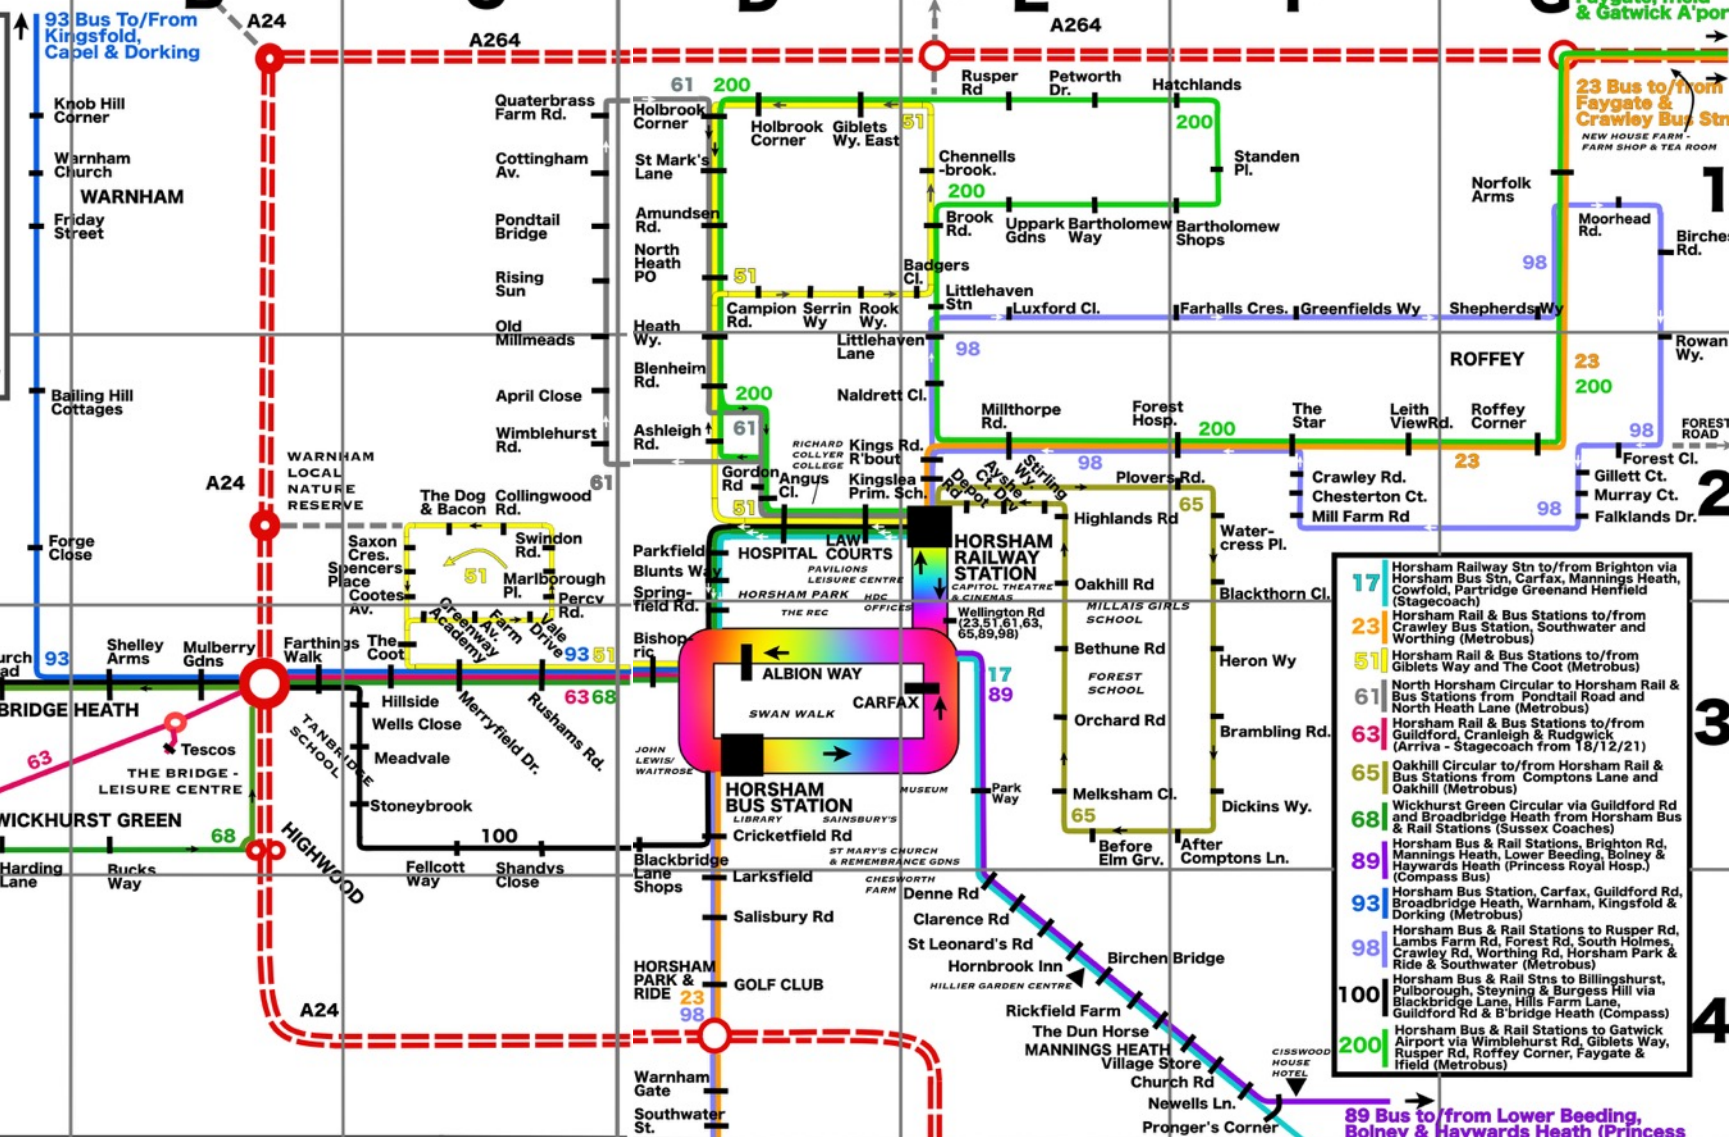

5 ALL BUSES ON THIS MAP SERVE THE TOWN CENTRE & CIRCULATE AROUND AS SHOWN -

WEST ALONG ALBION WAY - EX 17, 68 & 100
AND EAST THROUGH THE CARFAX - ALL BUSES

1

2

3

4

5

A

B

C

D

E

F

G

- 17** Horsham Railway Stn to/from Brighton via Faygate, Iffield & Gatwick A'port
- 23** Horsham Rail & Bus Stations to/from Crawley Bus Station, Southwater and Worthing (Metrobus)
- 51** Horsham Rail & Bus Stations to/from Giblets Way and The Coot (Metrobus)
- 61** North Horsham Circular to Horsham Rail & Bus Stations from Pondtail Road and North Heath Lane (Metrobus)
- 63** Horsham Rail & Bus Stations to/from Guildford, Cranleigh & Rudgwick (Arriva - Stagecoach from 18/12/21)
- 65** Oakhill Circular to/from Horsham Rail & Bus Stations from Comptons Lane and Oakhill (Metrobus)
- 68** Wickhurst Green Circular via Guildford Rd and Broadbridge Heath from Horsham Bus & Rail Stations (Sussex Coaches)
- 89** Horsham Bus & Rail Stations, Brighton Rd, Mannings Heath, Lower Beeding, Bolney & Haywards Heath (Princess Royal Hosp.) (Compass Bus)
- 93** Horsham Bus Station, Carfax, Guildford Rd, Broadbridge Heath, Warnham, Kingsfold & Dorking (Metrobus)
- 98** Horsham Bus & Rail Stations to Rusper Rd, Lams Farm Rd, Forest Rd, South Holmes, Crawley Rd, Worthing Rd, Horsham Park & Ride & Southwater (Metrobus)
- 100** Horsham Bus & Rail Stns to Billingshurst, Pulborough, Steyning & Burgess Hill via Blackbridge Lane, Hills Farm Lane, Guildford Rd & B'bridge Heath (Compass)
- 200** Horsham Bus & Rail Stations to Gatwick Airport via Wimblehurst Rd, Giblets Way, Rusper Rd, Roffey Corner, Faygate & Iffield (Metrobus)

HORSHAM BUS STATION: ALL BUSES SHOWN STOP HERE.
CARFAX: ALL BUSES SHOWN STOP HERE.
ALBION WAY: ALL BUSES SHOWN STOP HERE EXCEPT FOR 17, 68 & 100.
HORSHAM RAILWAY STN: ALL BUSES SHOWN STOP HERE EXCEPT FOR No. 93.

FOR EACH ROUTE THERE ARE LINKS BELOW TO THE TIMETABLES ON THE BUS OPERATORS' SITES.

1

2

3

4

5