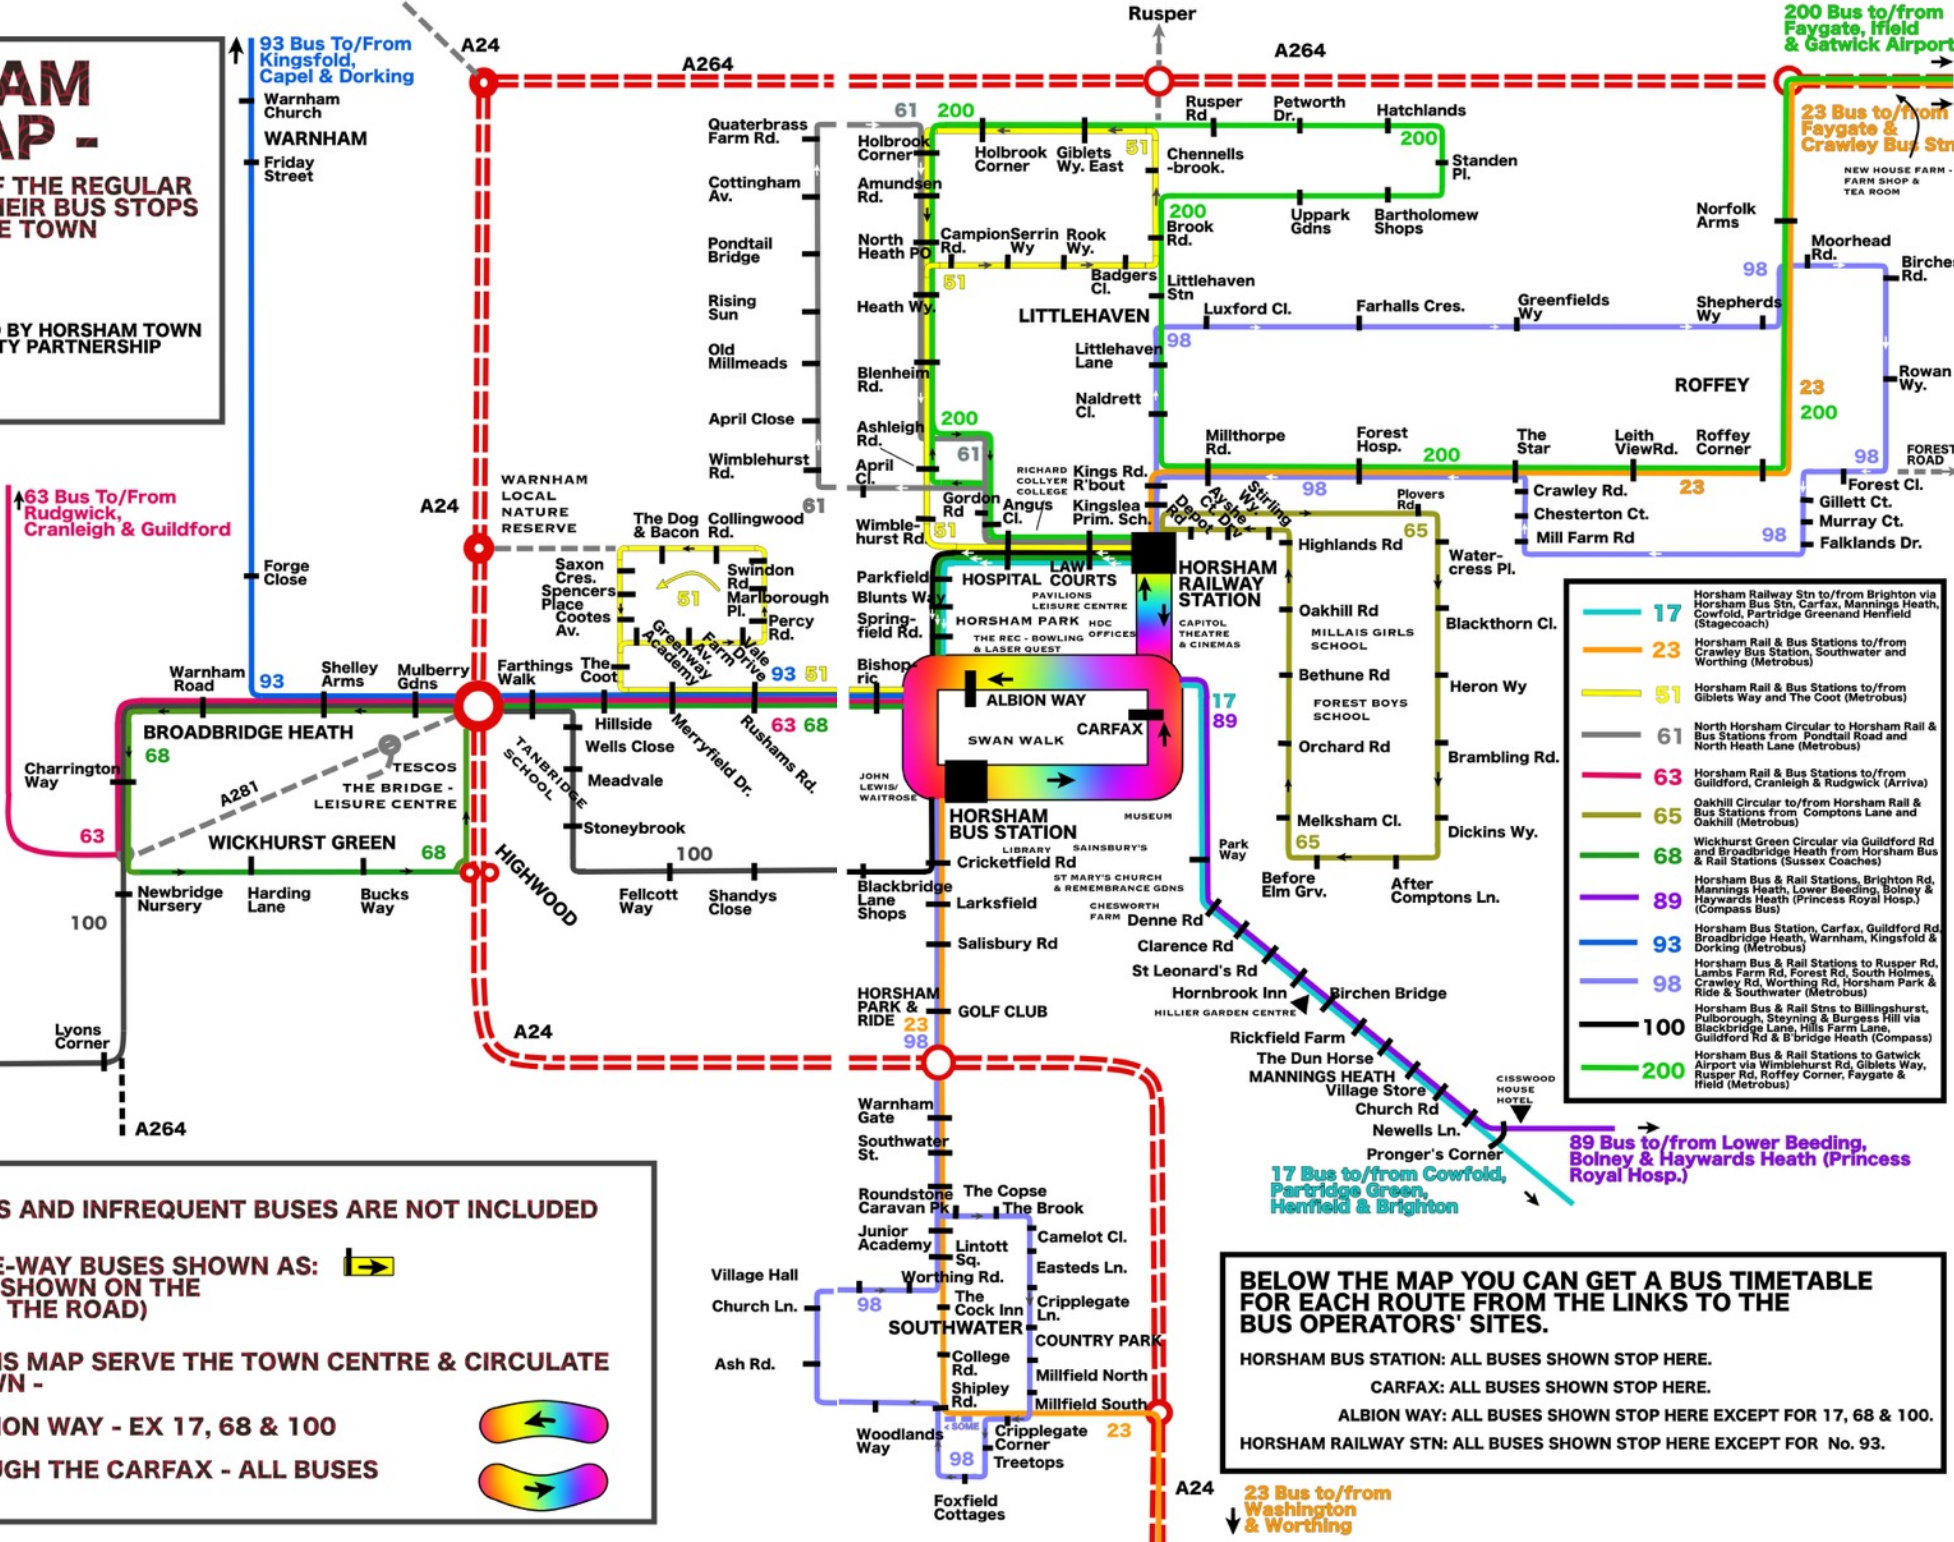

HORSHAM BUS MAP -

SHOWING EACH OF THE REGULAR SERVICES WITH THEIR BUS STOPS IN AND AROUND THE TOWN

PREPARED BY HORSHAM TOWN COMMUNITY PARTNERSHIP
© 2019

PLEASE BE AWARE THAT THIS MAP IS FOR GENERAL INFORMATION ONLY. ROUTES CAN VARY, ESPECIALLY AT SCHOOL-RUN TIMES. WE SUGGEST CHECKING WITH THE BUS COMPANIES OR THEIR WEBSITES BEFORE STARTING A JOURNEY

100 Bus to/From Slinfold, Billingshurst, Pulborough, Steyning & Burgess Hill

NB: SCHOOL BUSES AND INFREQUENT BUSES ARE NOT INCLUDED

DIRECTION OF ONE-WAY BUSES SHOWN AS: (WITH BUS STOPS SHOWN ON THE STOPPING SIDE OF THE ROAD)

ALL BUSES ON THIS MAP SERVE THE TOWN CENTRE & CIRCULATE AROUND AS SHOWN -

WEST ALONG ALBION WAY - EX 17, 68 & 100
AND EAST THROUGH THE CARFAX - ALL BUSES

- 17 Horsham Railway Stn to/from Brighton via Horsham Bus Stn, Carfax, Mannings Heath, Cowfold, Partridge Green and Henfield (Stagecoach)
- 23 Horsham Rail & Bus Stations to/from Crawley Bus Station, Southwater and Worthing (Metrobus)
- 51 Horsham Rail & Bus Stations to/from Giblets Way and The Coot (Metrobus)
- 61 North Horsham Circular to Horsham Rail & Bus Stations from Pondtail Road and North Heath Lane (Metrobus)
- 63 Horsham Rail & Bus Stations to/from Guildford, Cranleigh & Rudwick (Arriva)
- 65 Oakhill Circular to/from Horsham Rail & Bus Stations from Comptons Lane and Oakhill (Metrobus)
- 68 Wickhurst Green Circular via Guildford Rd and Broadbridge Heath from Horsham Bus & Rail Stations (Sussex Coaches)
- 89 Horsham Bus & Rail Stations, Brighton Rd, Mannings Heath, Lower Beeding, Bolney & Haywards Heath (Princess Royal Hosp.) (Compass Bus)
- 93 Horsham Bus Station, Carfax, Guildford Rd, Broadbridge Heath, Warnham, Kingsfold & Dorking (Metrobus)
- 98 Horsham Bus & Rail Stations to Rusper Rd, Lamb's Farm Rd, Forest Rd, South Holmes, Crawley Rd, Worthing Rd, Horsham Park & Ride & Southwater (Metrobus)
- 100 Horsham Bus & Rail Stns to Billingshurst, Pulborough, Steyning & Burgess Hill via Blackbridge Lane, Hills Farm Lane, Guildford Rd & B Bridge Heath (Compass)
- 200 Horsham Bus & Rail Stations to Gatwick Airport via Wimblehurst Rd, Giblets Way, Rusper Rd, Roffey Corner, Faygate & Field (Metrobus)

BELOW THE MAP YOU CAN GET A BUS TIMETABLE FOR EACH ROUTE FROM THE LINKS TO THE BUS OPERATORS' SITES.

HORSHAM BUS STATION: ALL BUSES SHOWN STOP HERE.
CARFAX: ALL BUSES SHOWN STOP HERE.
ALBION WAY: ALL BUSES SHOWN STOP HERE EXCEPT FOR 17, 68 & 100.
HORSHAM RAILWAY STN: ALL BUSES SHOWN STOP HERE EXCEPT FOR No. 93.

23 Bus to/from Washington & Worthing